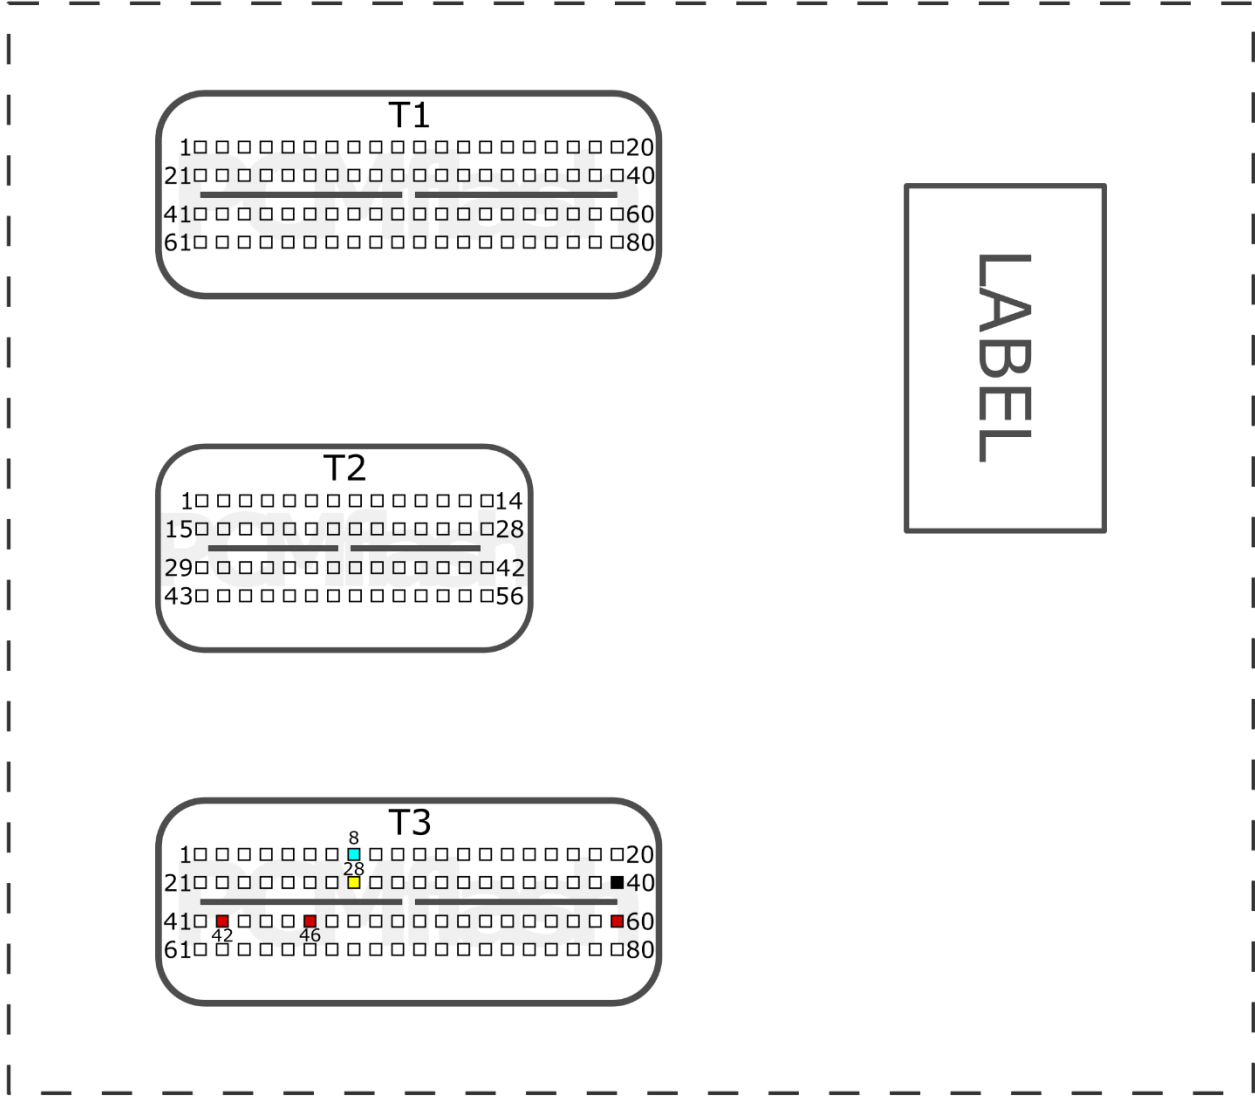

PCMflash

Engine Control Unit

DENSO TRUCK E6 (SH725xx/1N83M)

+12V	T3: 42, 46, 60	CAN-L	T3: 8
GND	T3: 40	CAN-H	T3: 28

HINO

KIA

HYUNDAI

pcmflash.ru

v.3

2024-03-29