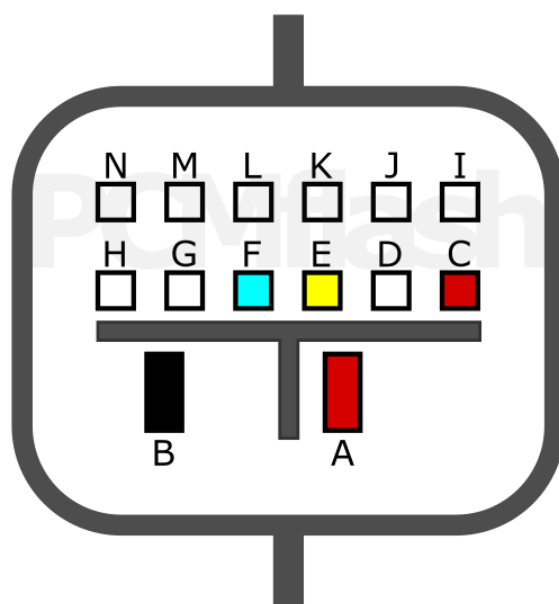

SKYACTIV-D

+12V	B: 5, 15	CAN-L	B: 22
GND	B: 8	CAN-H	B: 9

MAZDA GEN4

pcmflash.ru

v.1

2022-08-03

PCMflash

Electronic Control Unit
MAZDA TCM