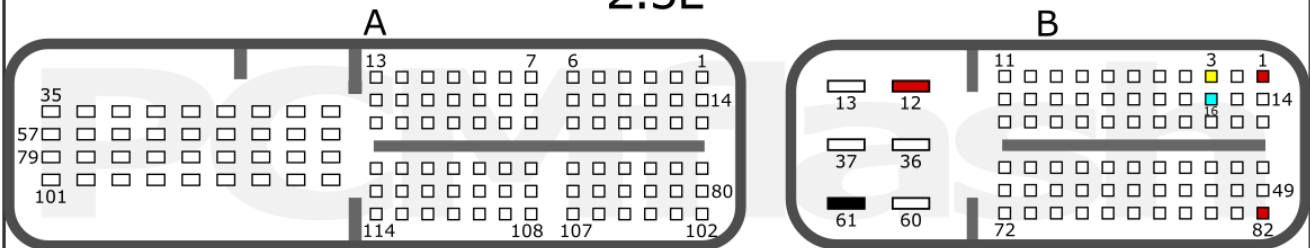

+12V	B: 116, 131, 186	CAN-L	B: 140
GND	B: 119	CAN-H	B: 129

2.5L