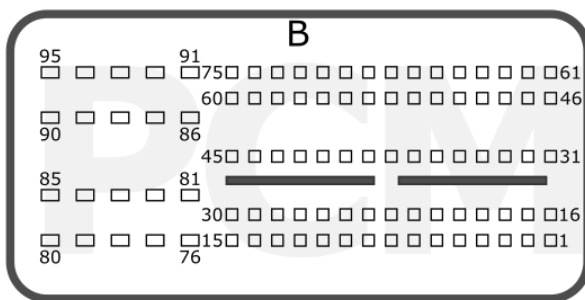

PCMflash

Engine Control Unit

SH72546

+12V	A: 103, 77, 39	CAN-L	A: 73
GND	A: 97	CAN-H	A: 92

VOLVO

pcmflash.ru

v.2

2025-04-22