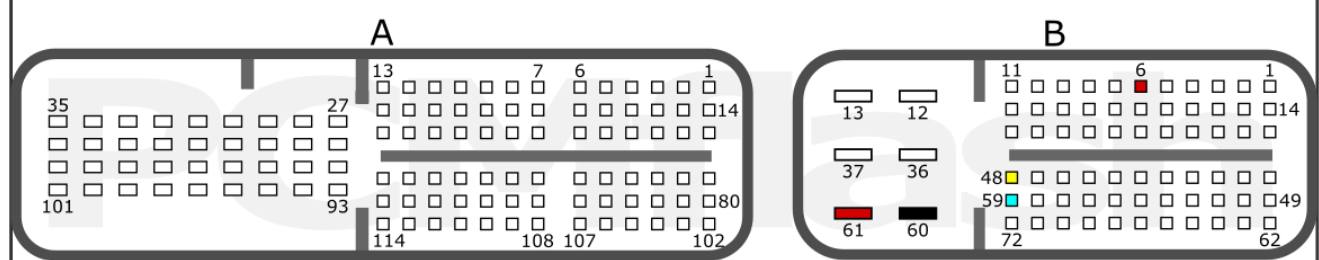

PCMflash

Engine Control Unit

1N83M

+12V	B: 6, 61	CAN-L	B: 59
GND	B: 60	CAN-H	B: 48

HINO 300 EURO 5 (EURO 6)/YANMAR

pcmflash.ru

v.4

2025-11-08