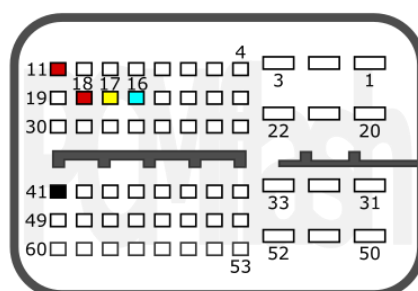

PCMflash

AdBlue Control Unit

SH72531

+12V	11, 18	CAN-L	16
GND	41	CAN-H	17

KUBOTA AdBlue

pcmflash.ru

v.2

2024-03-30