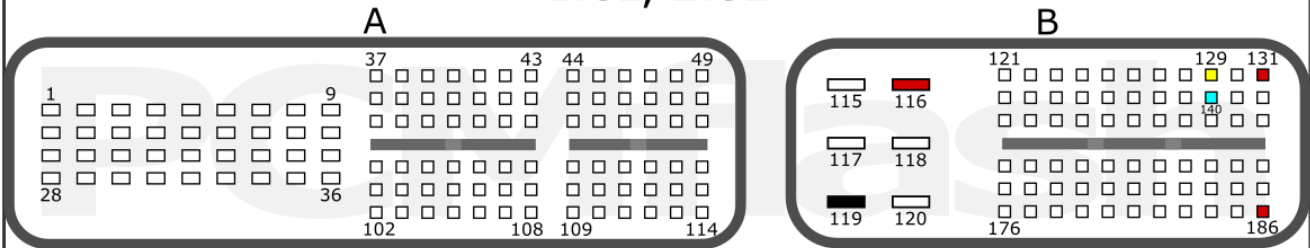

PCMflash

Engine Control Unit

1N83M

1.6L, 2.0L