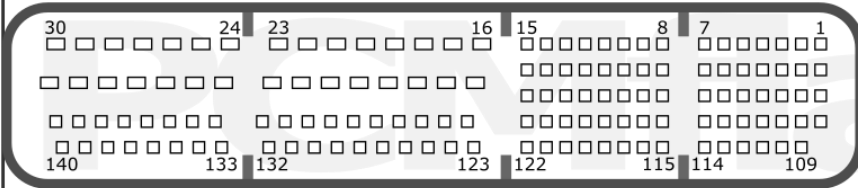

2024-03-30

PCMflash

Engine Control Unit

SH725xx

SKYACTIV-D (SH72543)

A

B

+12V	B: 5, 15	CAN-L	B: 22
GND	B: 8	CAN-H	B: 9