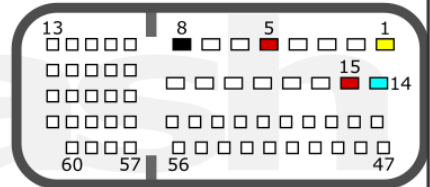

SKYACTIV-D S5 (SH72546)

A

B

+12V	B: 5, 15	CAN-L	B: 14
GND	B: 8	CAN-H	B: 1

MAZDA DIESEL

pcmflash.ru

v.4

2022-08-03