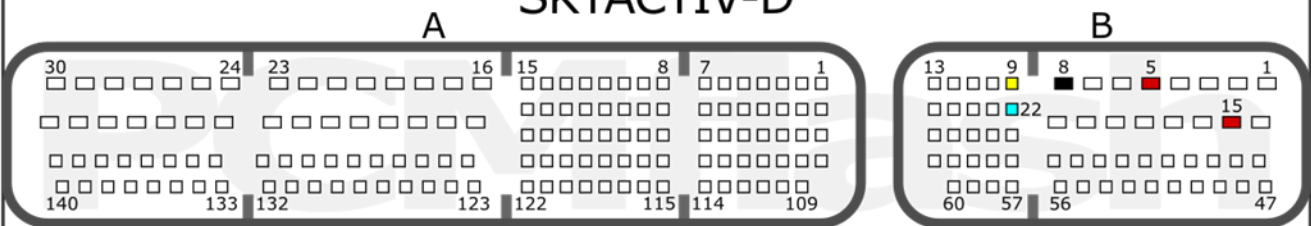

SKYACTIV-D

+12V	B: 5, 15	CAN-L	B: 22
GND	B: 8	CAN-H	B: 9

MAZDA GEN4

pcmflash.ru

v.1

2022-08-03

PCMflash

Electronic Control Unit
MAZDA TCM