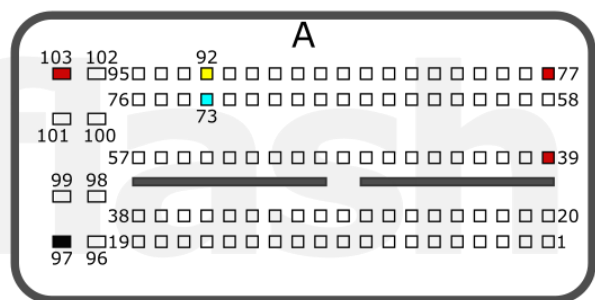

PCMflash

Engine Control Unit

SH72546

+12V	A: 103, 77, 39	CAN-L	A: 73
GND	A: 97	CAN-H	A: 92

VOLVO

pcmflash.ru

v.2

2025-04-22