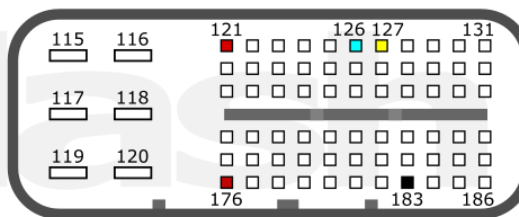

SH72531

+12V	M1: M4, M2: A2	CAN-L	M2: L1
GND	M1: N5	CAN-H	M2: K1

T1 SH72530 + SH72531 T2

+12V	T2: 121, 176	CAN-L	T2: 126
GND	T2: 183	CAN-H	T2: 127

NISSAN

pcmflash.ru

v.3

2023-07-23