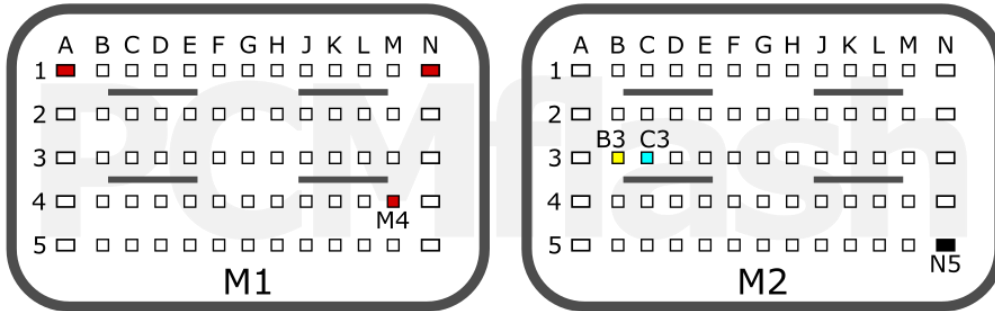

+12V	M1: A1, N1, M4	CAN-L	M2: C3
GND	M2: N5	CAN-H	M2: B3

SH72530

+12V	T1: 24; T2:7	CAN-L	T1: 28
GND	T2: 1	CAN-H	T1: 29

SUZUKI

pcmflash.ru

v.2

2023-01-30

PCMflash