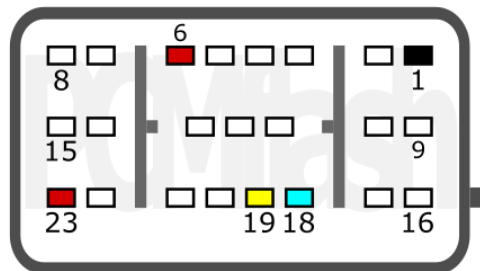

PCMflash

Transmission Control Unit

SH72544

+12V	6, 23	CAN-L	18
GND	1	CAN-H	19

HONDA

pcmflash.ru

v.1

2024-06-17