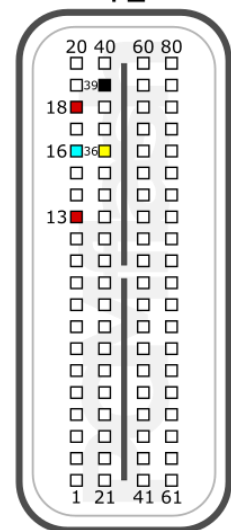

SH72543

LABEL

T1

T2

+12V	T2: 13, 18	CAN-L	T2: 16
GND	T2: 39	CAN-H	T2: 36

KUBOTA

pcmflash.ru

v.1