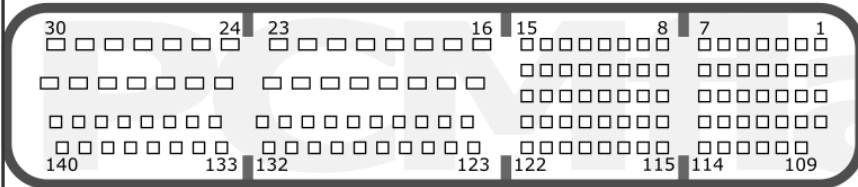

SKYACTIV-D S5 (SH72546)

A

B

+12V	B: 5, 15	CAN-L	B: 14
GND	B: 8	CAN-H	B: 1

MAZDA DIESEL

pcmflash.ru

v.4

2022-08-03