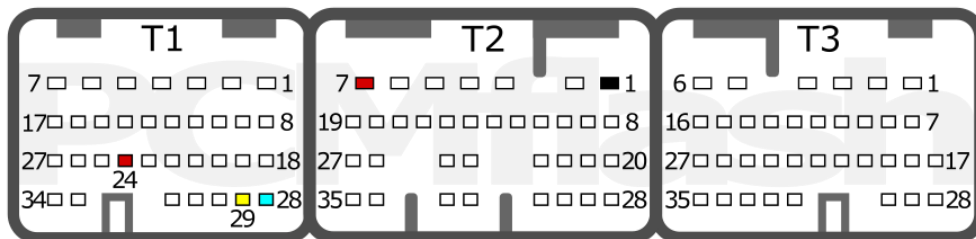

+12V	M1: A1, N1, M4	CAN-L	M2: C3
GND	M2: N5	CAN-H	M2: B3

SH72530

+12V	T1: 24; T2:7	CAN-L	T1: 28
GND	T2: 1	CAN-H	T1: 29

SUZUKI

pcmflash.ru

v.2

2023-01-30

PCMflash