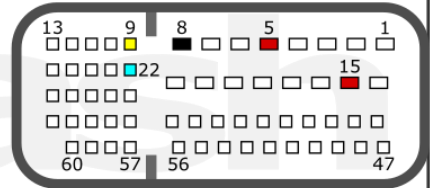

2024-03-30

PCMflash

Engine Control Unit

SH725xx

SKYACTIV-D (SH72543)

A

B

+12V	B: 5, 15	CAN-L	B: 22
GND	B: 8	CAN-H	B: 9