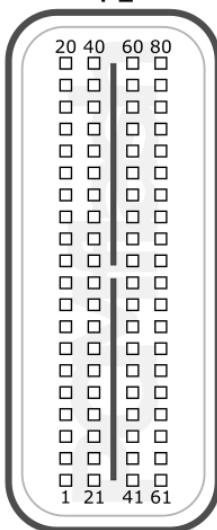

SH72543

LABEL

T1

T2

+12V	T2: 13, 18	CAN-L	T2: 16
GND	T2: 39	CAN-H	T2: 36

KUBOTA

pcmflash.ru

v.1