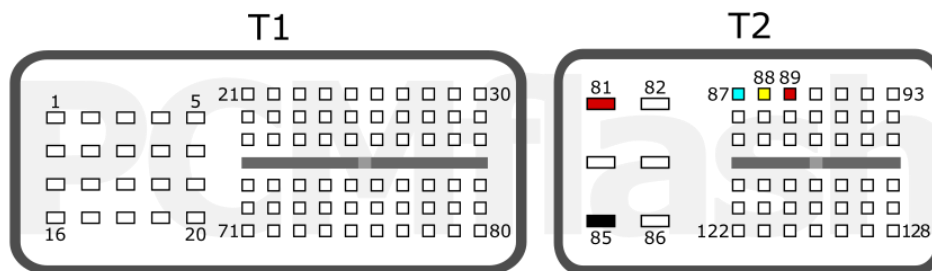

pcmflash.ru

v.2

2022-07-16

PCMflash

Engine Control Unit

1N83M

+12V	T2: 81, 89	CAN-L	T2: 87
GND	T2: 85	CAN-H	T2: 88

KOHLER