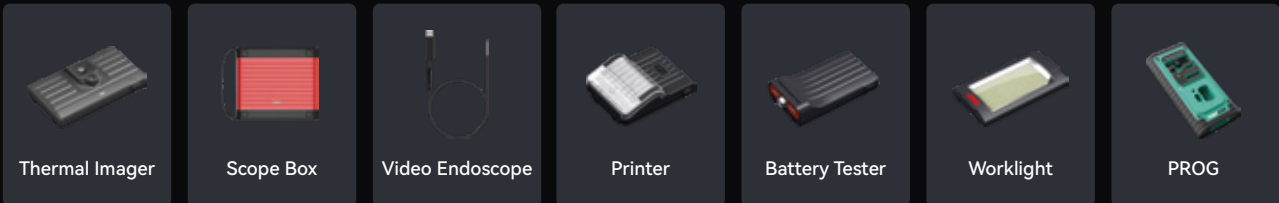

Supports 9 Functional Modules (The Modules are sold separately)