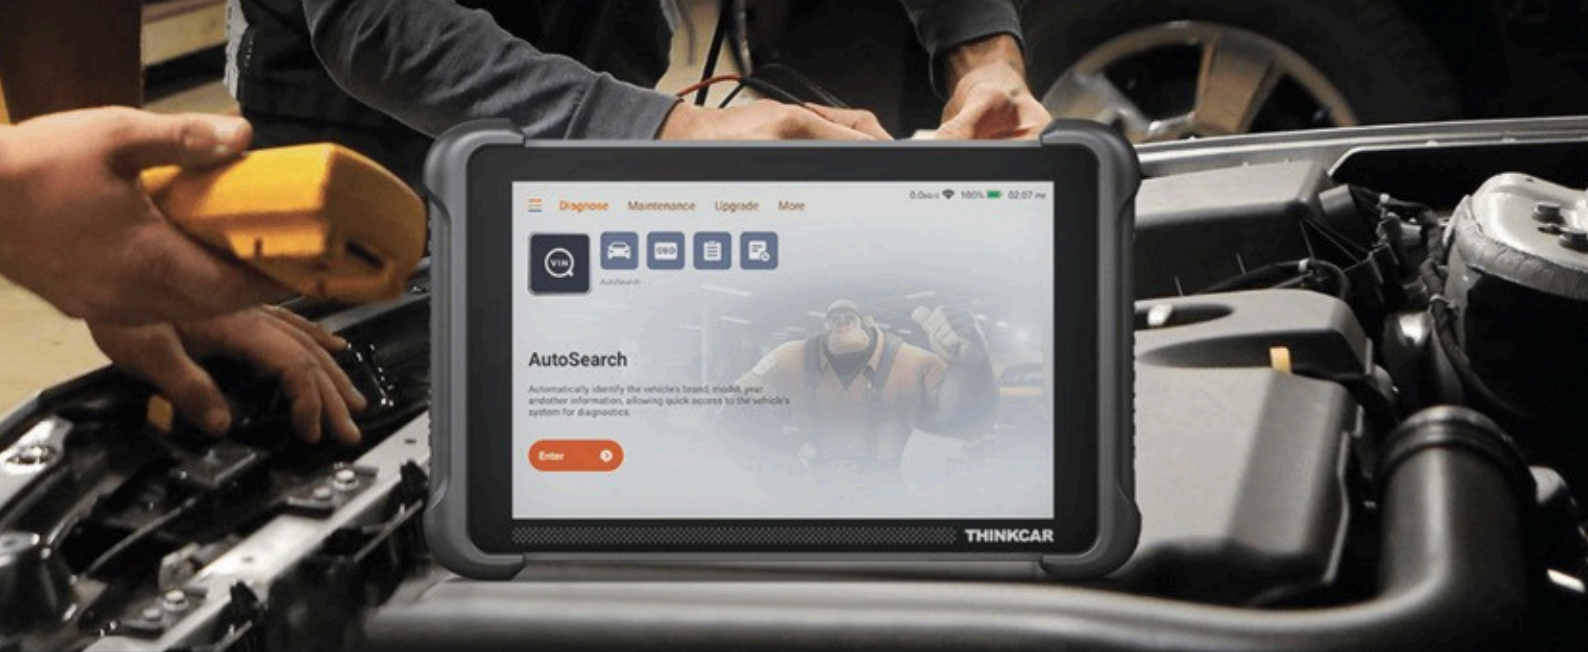

Go Beyond Basics - Unlock True Diagnostic Power.

Take control of every vehicle system with THINKCAR's Advanced Diagnostic Functions. From comprehensive full-system scans to bi-directional controls, advanced coding, and special functions, you get deep access to the features professionals rely on.

Whether you're calibrating components, testing actuators, or customizing vehicle settings, THINKCAR tools give you the power to diagnose and adapt - with dealership-level precision.

Professional-grade diagnostics, without limits.