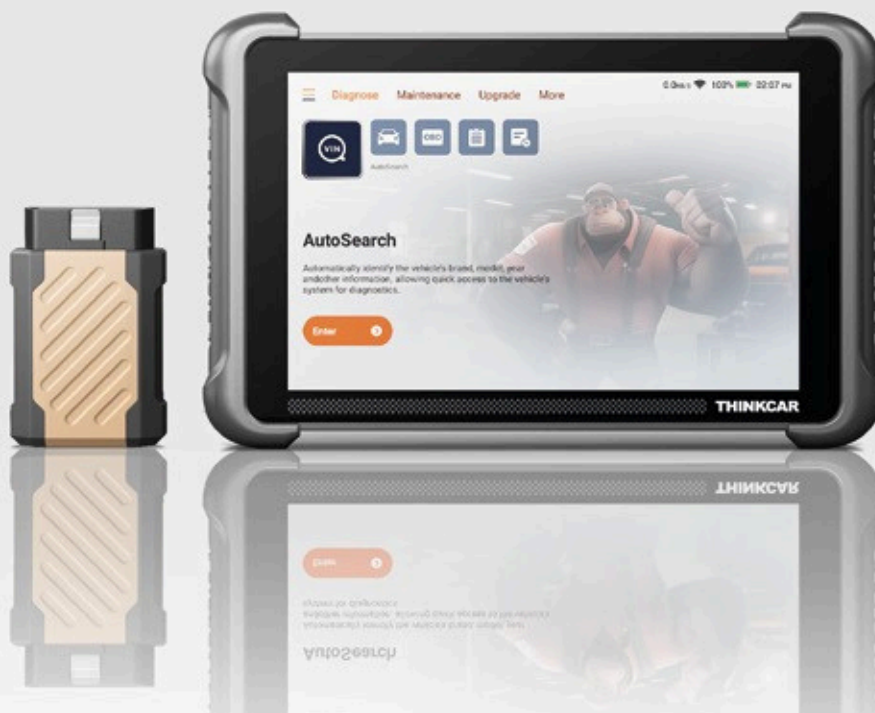

ThinkTool 191

Automotive Diagnostic Tool

+91-9109565095, +91-9301790431

SGW
— READY —

TCOS System

Full System Scan
(bidirectional)

Supporting TPMS
Services

+35 Maintenance
Functions

Diagnostic Features:

Full OBDII / EOBDII Function	✓
Read and Clear DTC's	✓
Live Data Stream	✓
Actuation Test	✓
Coding	✓

SoftSwoaftrew aSrueb Sscurbipsctiroipnt:ion:

Passenger Software
(included)

Specifications

Smart Simplicity. Everyday Power.

The ThinkTool 191 is the ideal starting point for modern diagnostics - ultra-compact, user-friendly, and built to handle essential tasks with ease. Designed for technicians who need speed and reliability in a streamlined format, it's the perfect tool for quick scans and daily service work.

What's new? Experience the ThinkTool191.

Introducing TCOS – The Next Generation of Diagnostic Interfaces

Say hello to TCOS, THINKCAR's innovative smart interface, crafted from the ground up to revolutionize how technicians engage with diagnostic equipment. With sleek visuals, smooth navigation, and optimized workflows, TCOS offers an effortless user experience designed for today's fast-paced automotive shops.